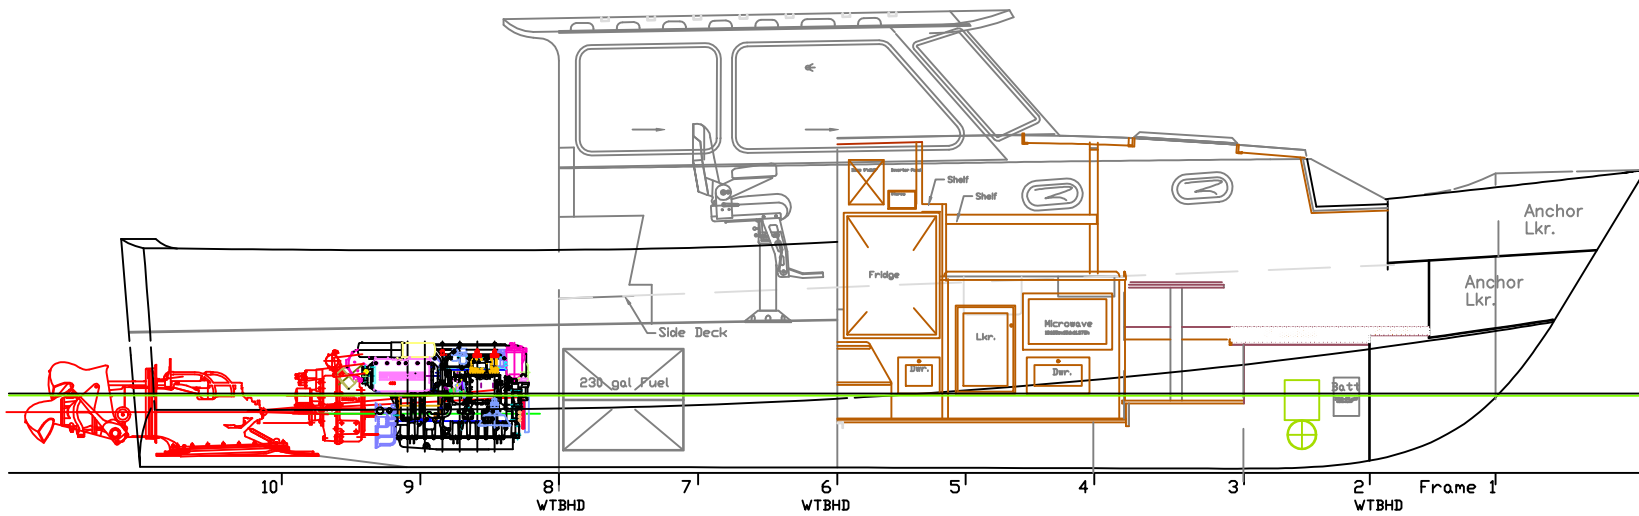

10' 9' 8' 7' 6' 5' 4' 3' 2' Frame 1

WTBHD

WTBHD

WTBHD

OUTBOARD VIEWS

10m Jet Weekender (32.8' x 11.3')			
For: Wally Gaye			
SCALE	DWG/REV	DATE	
3/8" = 1'	WAL	9-22-99	
REV	DATE	SHEET	
	6/12/01		
Winninghoff Boats, Inc. Warehouse Lane, Rowley, MA 01868			DWG NO. 1722B

INBOARD VIEWS

10m Jet Weekender (32.8' x 11.3')			
For: Wally Gaye			
SCALE	DWG/REV	DATE	
3/8" = 1'	WAL	9-22-99	
REV	5/21/01	SHEET	
Winninghoff Boats, Inc. Warehouse Lane, Rowley, MA 01868			DWG NO. 17256