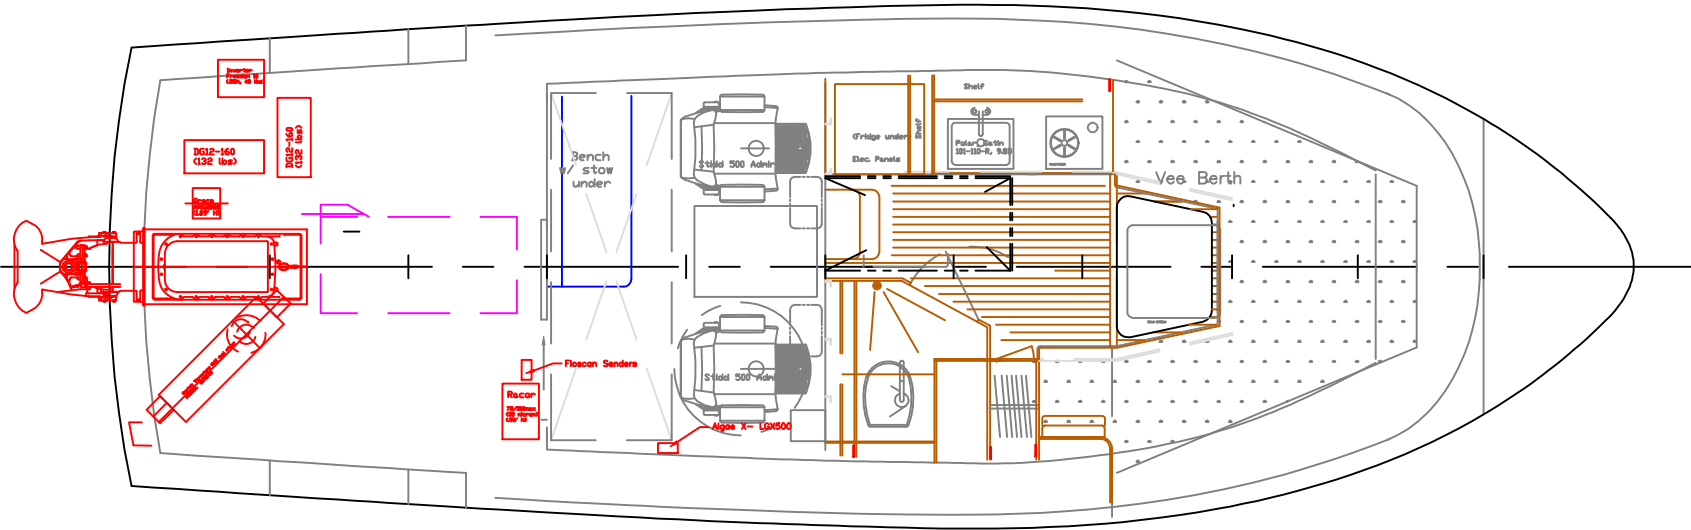

10' 9' 8' 7' 6' 5' 4' 3' 2' Frame 1

WTBHD

WTBHD

WTBHD

OUTBOARD VIEWS

10m Jet Weekender (32.8' x 11.3')			
For: Wally Gaye			
SCALE	DWG/REV	DATE	
3/8" = 1'	WAL	9-22-99	
REV	DATE	SHEET	
	6/12/01		
Winninghoff Boats, Inc. Warehouse Lane, Rowley, MA 01868			DWG NO. 1722B

INBOARD VIEWS

10m Jet Weekender (32.8' x 11.3')			
For: Wally Gaye			
SCALE	DWG/REV	DATE	
3/8" = 1'	WAL	9-22-99	
REV	5/21/01	SHEET	
Winninghoff Boats, Inc. Warehouse Lane, Rowley, MA 01868			DWG NO. 17256