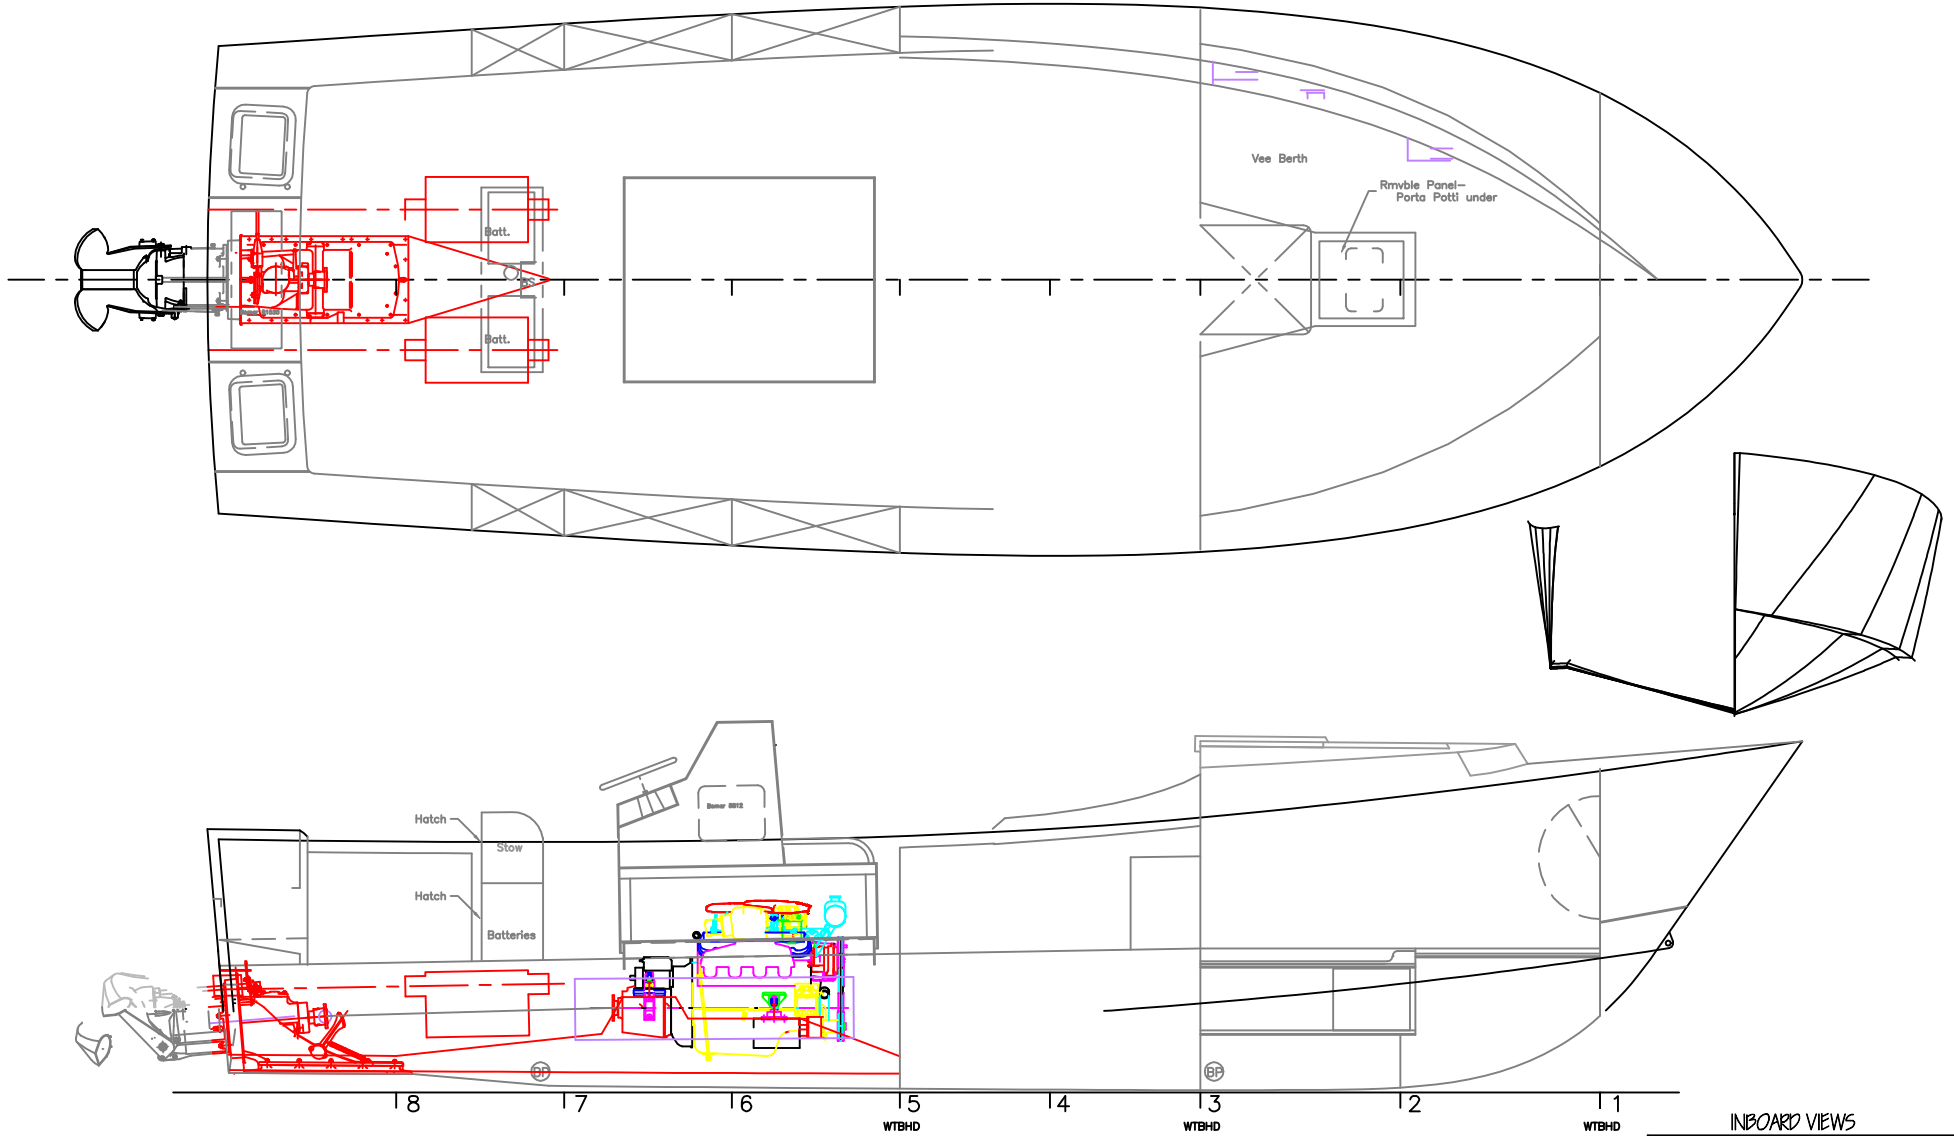

18 17 16 15 14 13 12 11

WTBHD

WTBHD

WTBHD

OUTBOARD VIEWS

25' 11" x 8' 11" JET SKIFF

For: Tom Dadd

SCALE 1/2" = 1'

DATE 4-17-98

REV 5-28-98

Winningshoff Boats, Inc. Warehouses Lane, Rowley, MA 01968

DWG NO. 1641B

INBOARD VIEWS

25' 11" x 8' 11" JET SKIFF

For: Tom Dodd

SCALE	DWG/OWN	DATE
1/2" = 1'	WAL	4-17-98