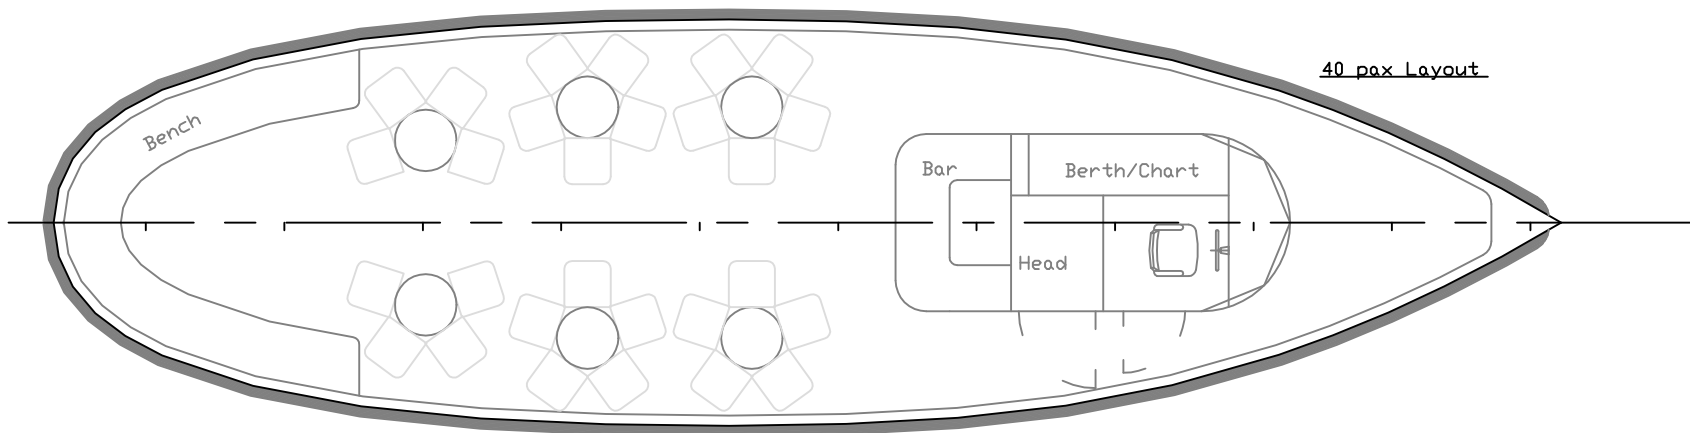

50', 49 pax, RIVER TOUR BOAT		
PRELIMINARY LAYOUT		
SCALE 1/4"=1'	DESIGN WAL	DATE 10/2/01
REV	SHEET	
 Winninghoff Boats, Inc. Warehouse Lane, Rowley, MA 01969		DWG NO. 1854B

40 pax Layout